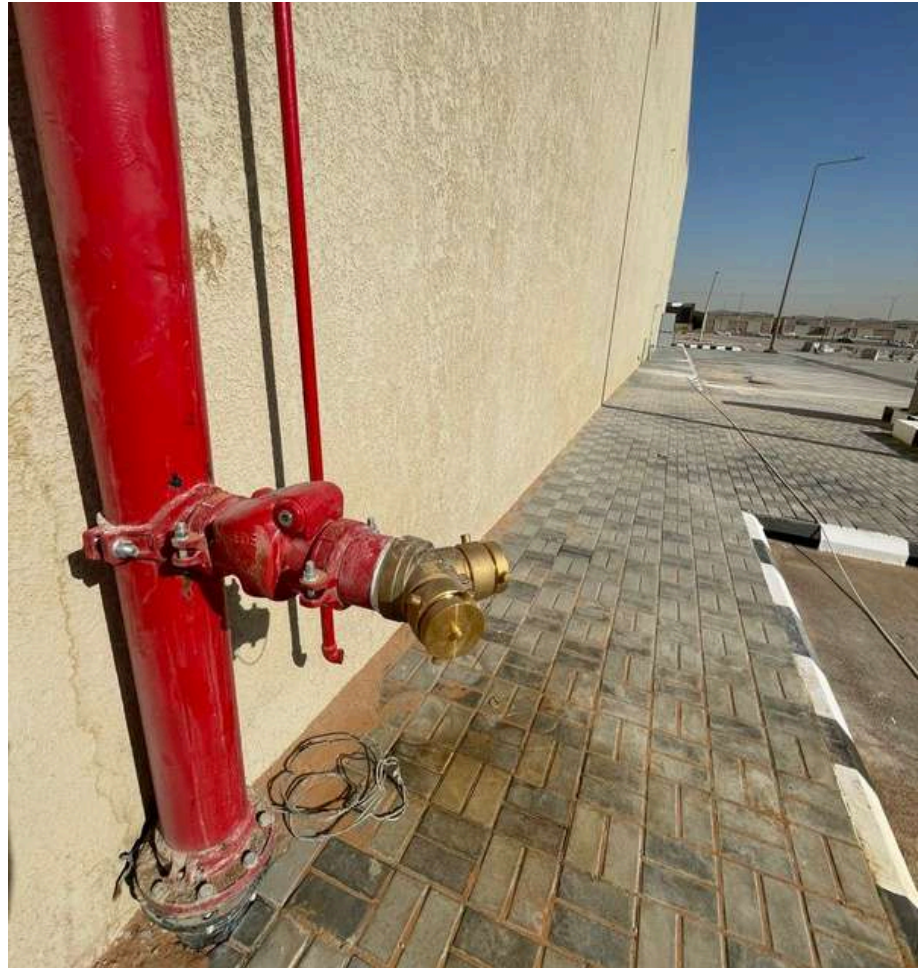

Arrow for Food Distribution CO

Location:

KSA, Riyadh, Alsulay.

Project Total:

1,300.000.00 SR

FIT OUT PROJECT

We specialize in delivering high-end fit-out projects, seamlessly integrating innovative interior design with precise execution to create functional, elegant, and fully optimized spaces.